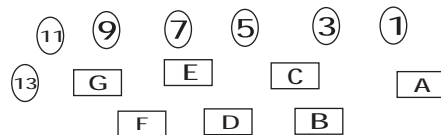

VIP TABLES

FULL BAR &
CONCESSIONS

6 person Banquet table
4 person High Top table

SEATING

Concert
Entrance

Tickets
Will Call

BOX OFFICE Opens at 1pm Saturday
Concert Doors Open at 6pm Music at 7:30

TICKETS: ORDERED BEFORE 12 SAT.
Tables for 4 $80. Tables for 6 $120
Chair seating and GA $10 Advance
TICKETS AT THE DOOR
Chair seating and GA $15 at the door
At the door tables: tables for 4 $100.
Tables for 6 $140 at door.