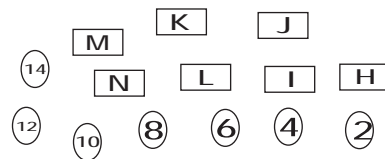

VIP TABLES

Standing
Room Only